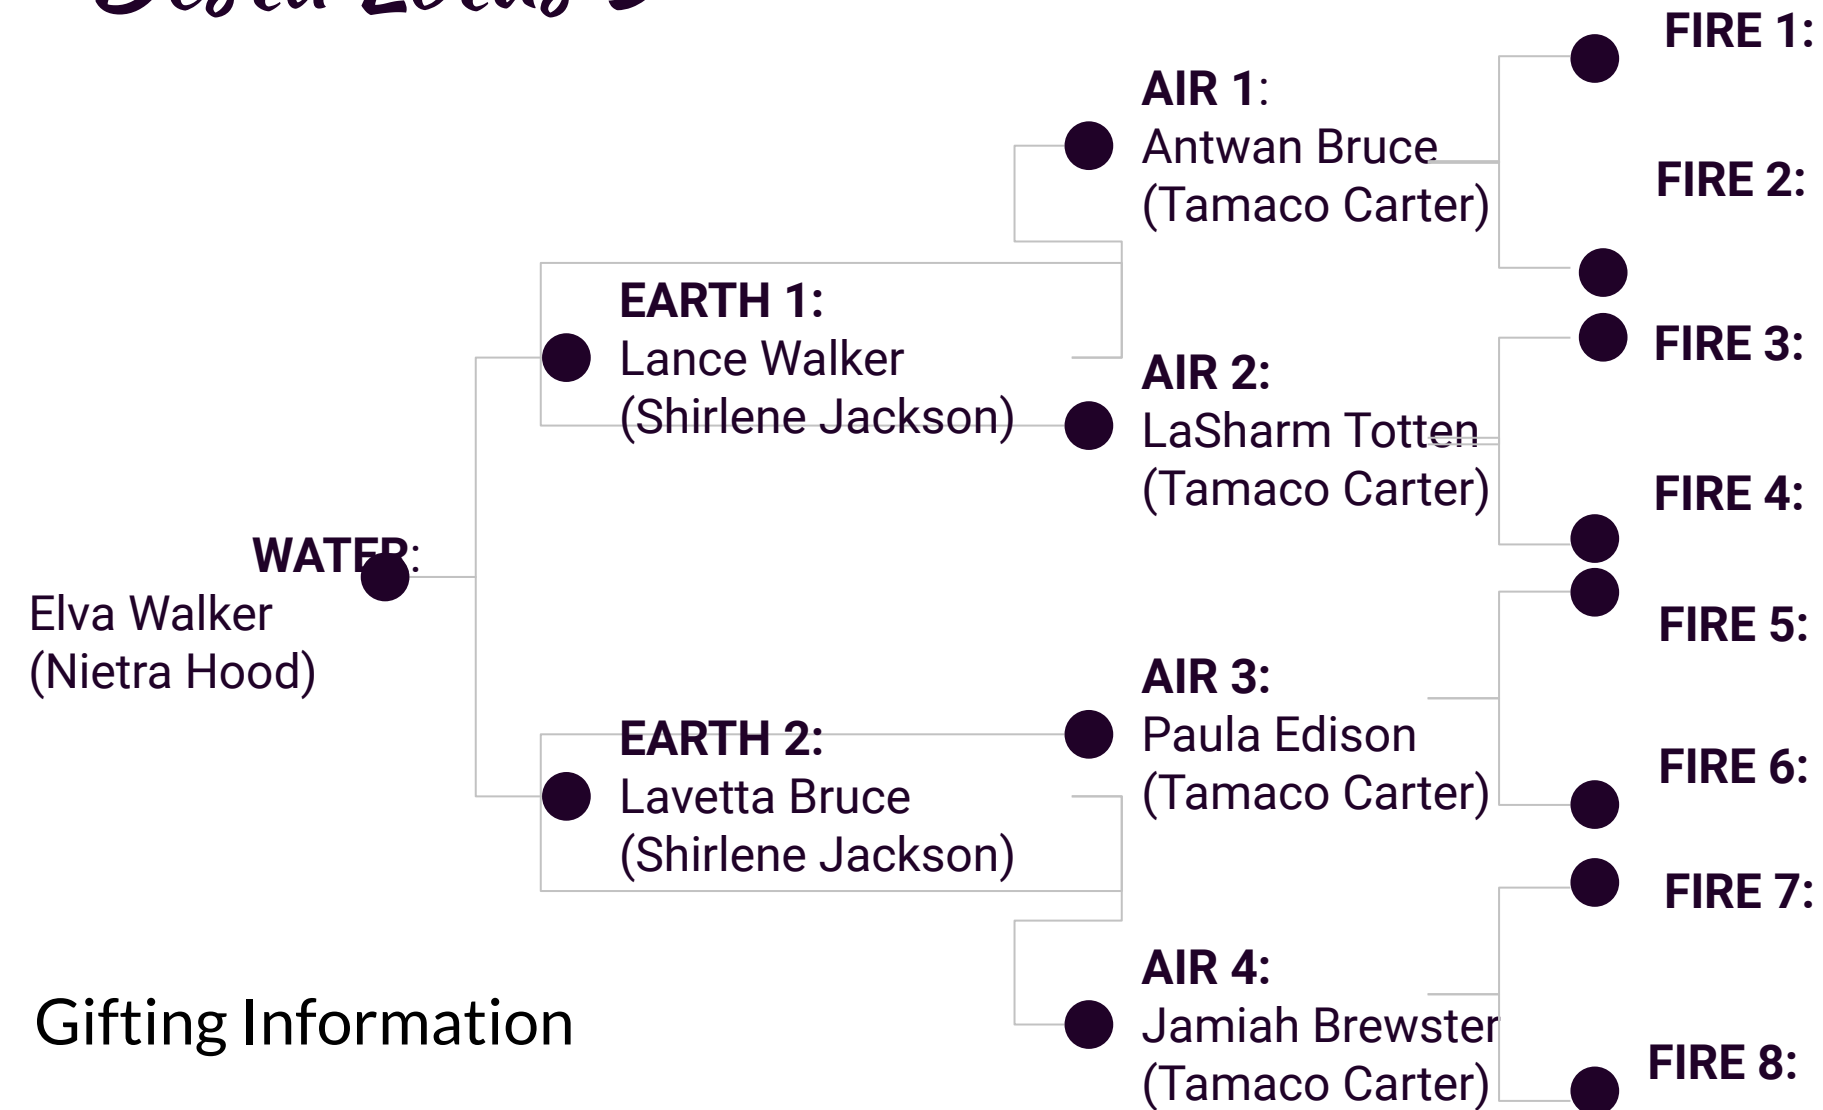

# *Desti Lotus 2*

Giftng Information:

Cash App: \$tamaco66

# Destiny Lotus 3

Giftng Information:

\$180Destiny

# *Desti Lotus 4*

# *Desti Lotus 5*