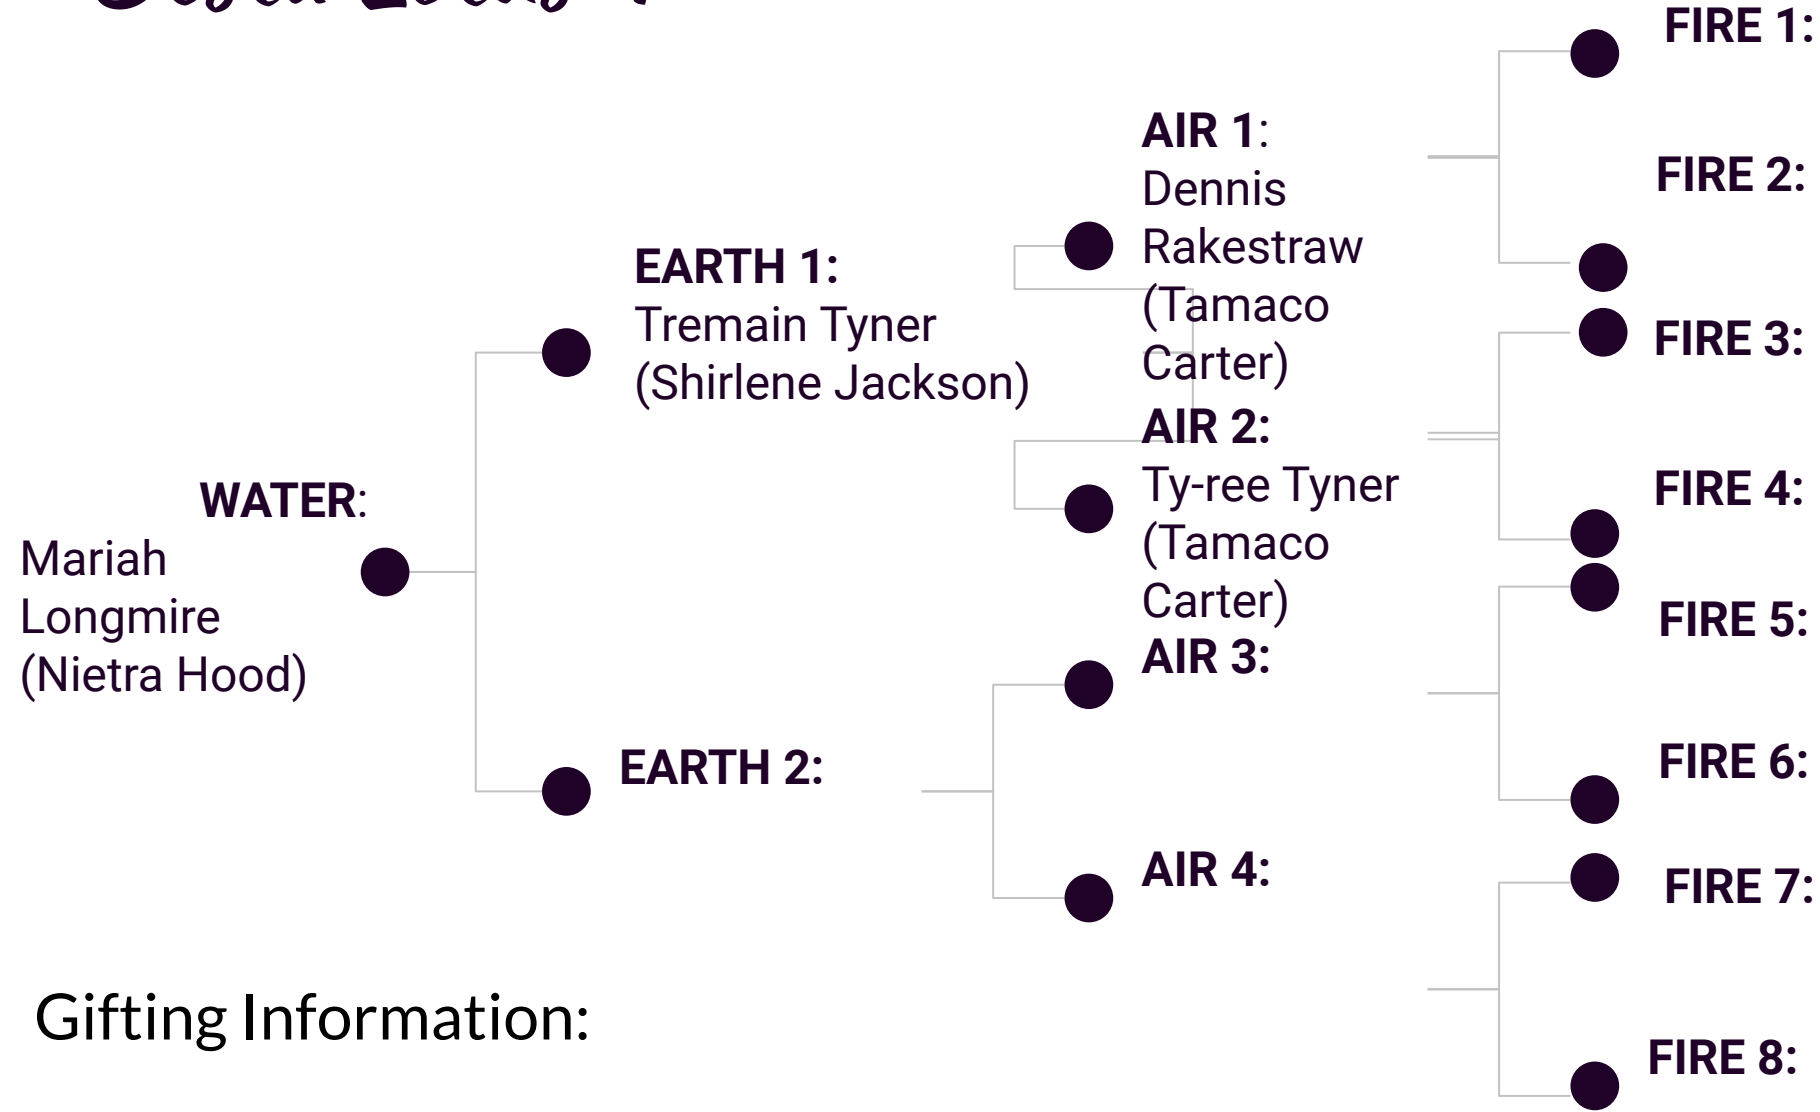

# *Desti Lotus 2*

Giftng Information:

Cash App: \$tamaco66

# Destiny Lotus 3

Giftng Information:

\$180Destiny

# *Desti Lotus 4*