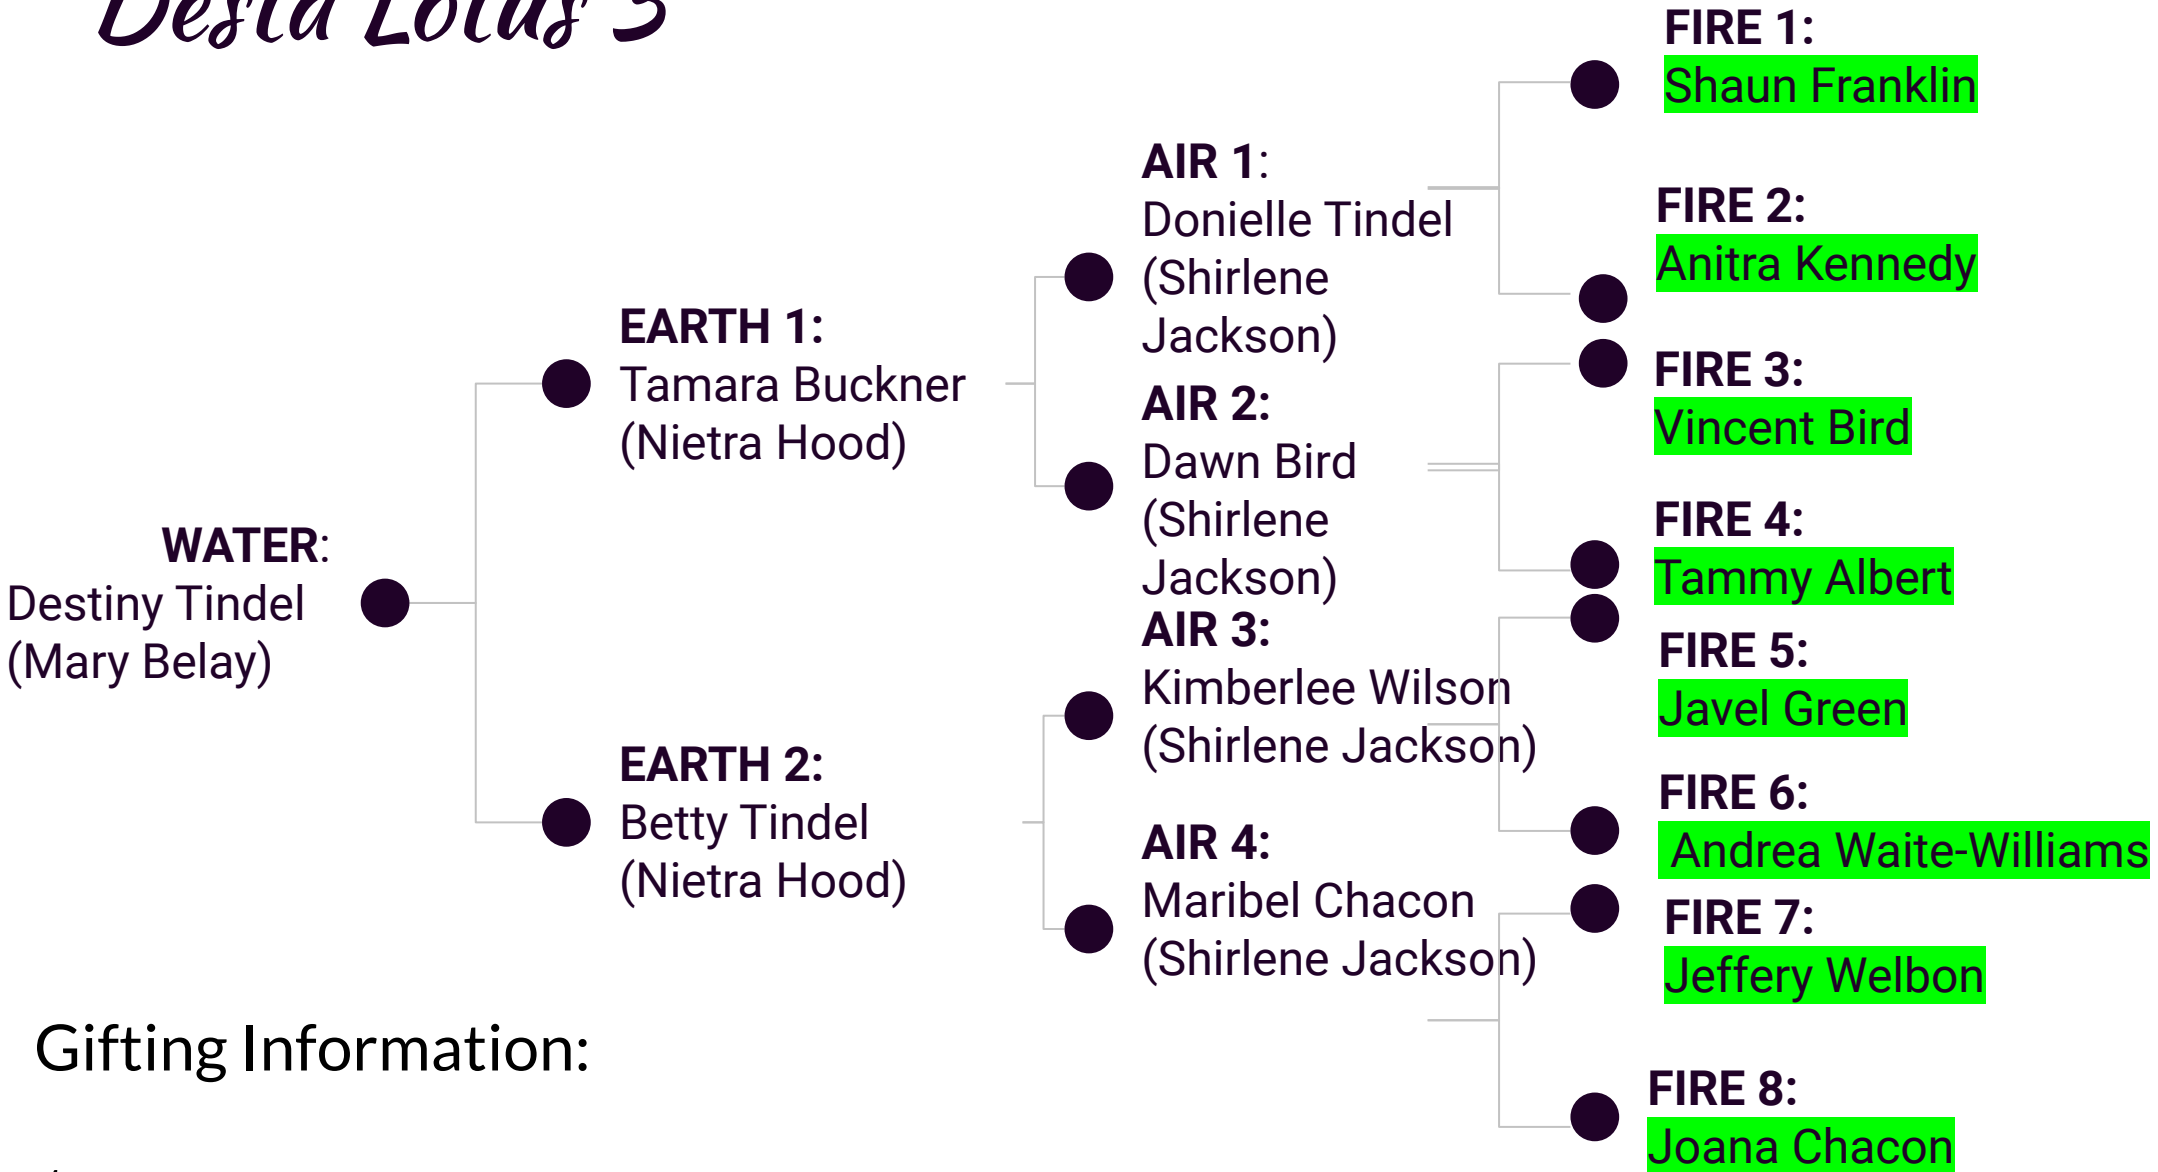

Destiny Lotus 3

Giftng Information:

$180Destiny