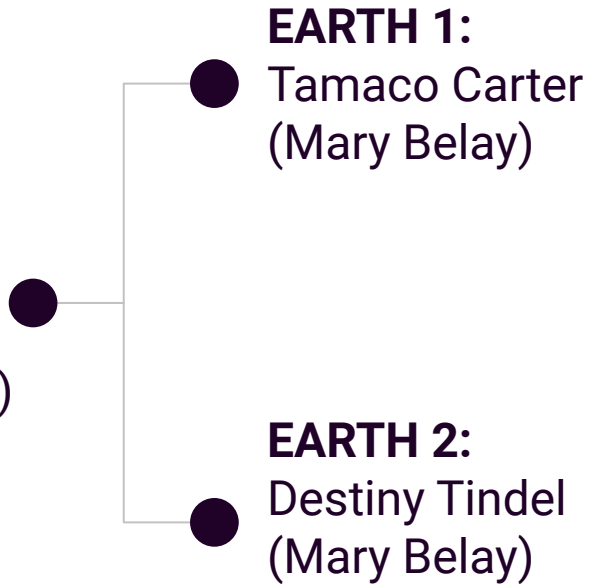

# BOUQUET 19

---

# *Desti Lotus 1*

**WATER:**  
Shirlene  
Jackson  
(Ezekiel Belay)

**FIRE 1:**  
Tremain Tyner

**FIRE 2:**  
Stephanie Tyner

**FIRE 3:**  
Lance Walker

**FIRE 4:**  
Lavetta Bruce

**FIRE 5:**  
Donielle Tindel

# *Desti Lotus 4*