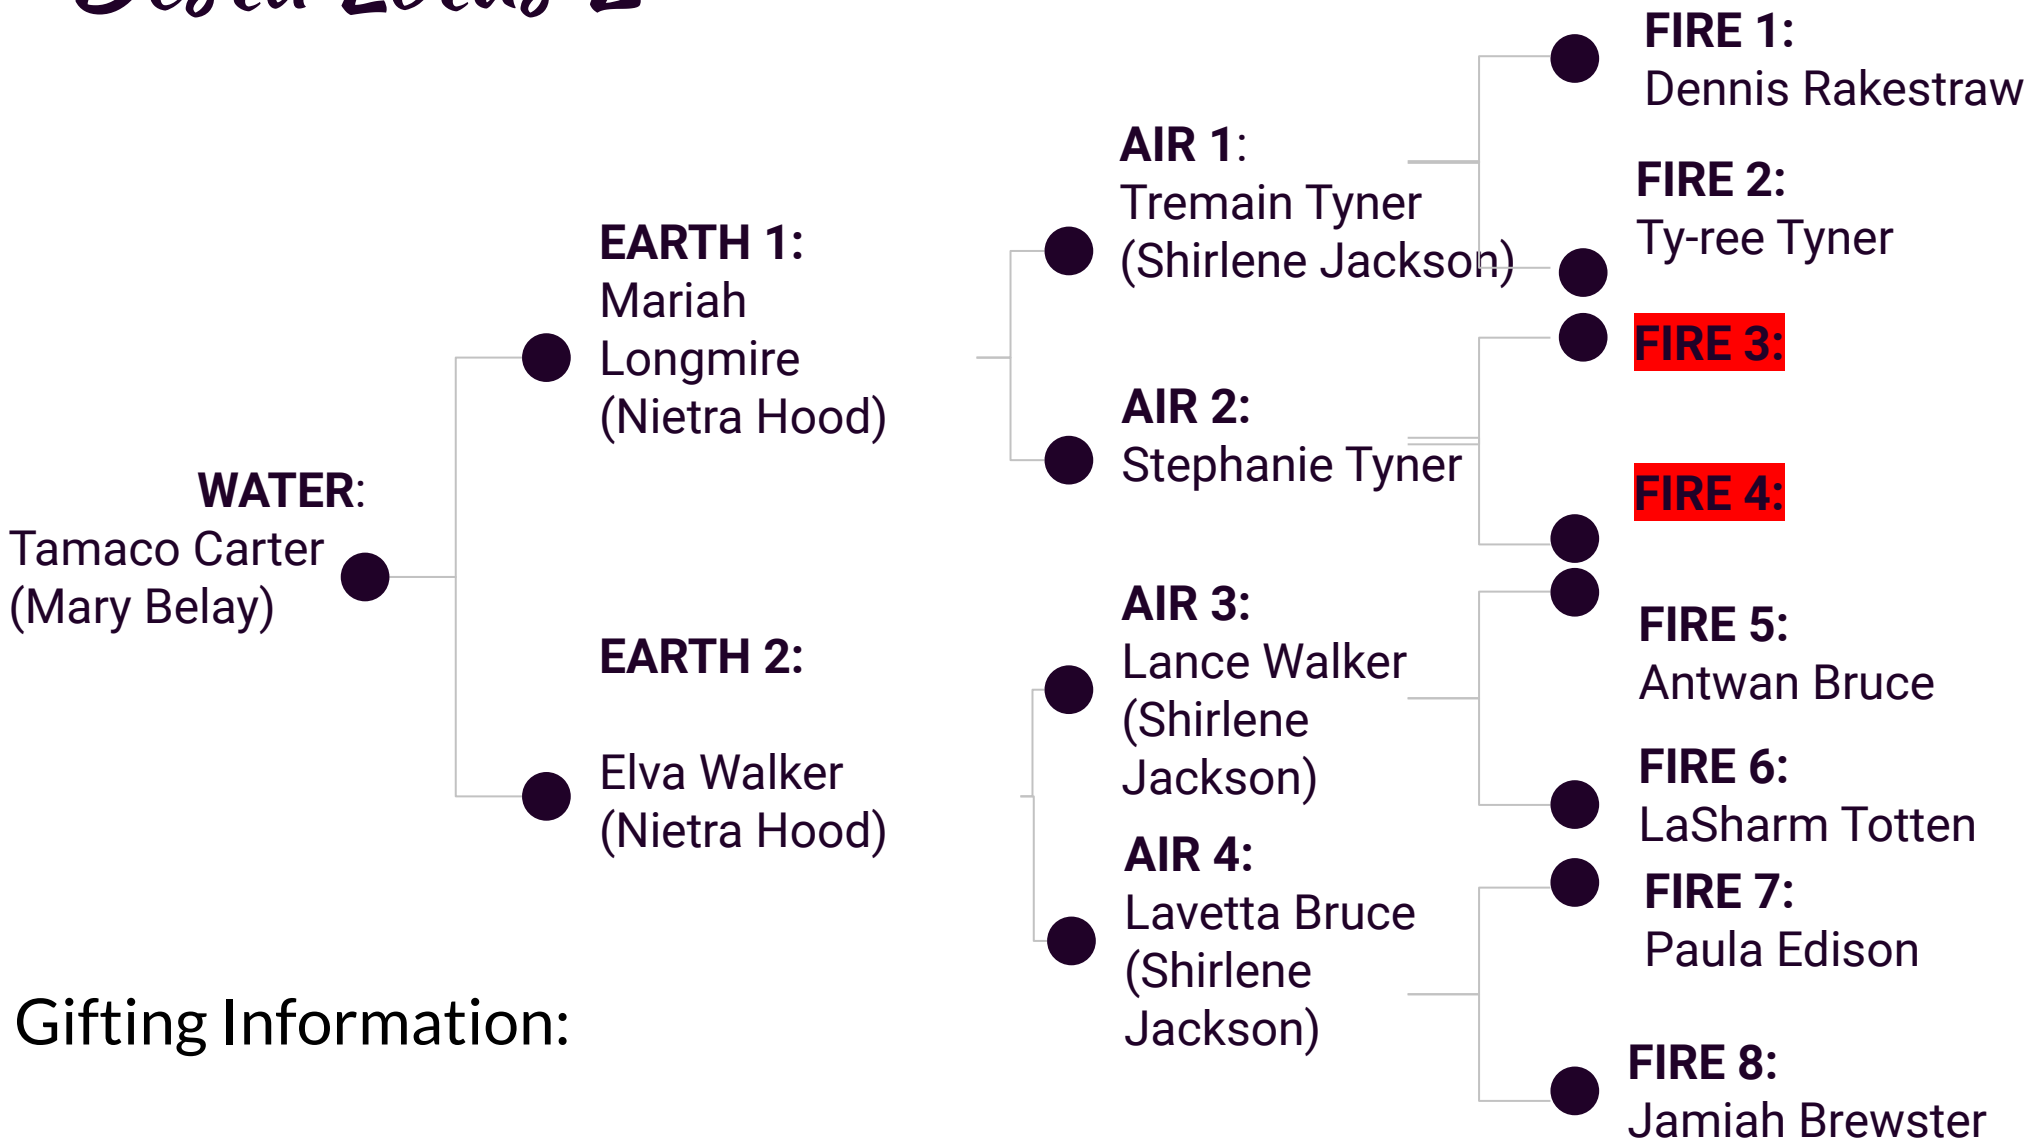

# BOUQUET 19

---

# *Desti Lotus 1*

**WATER:**  
Shirlene  
Jackson  
(Ezekiel Belay)

**FIRE 1:**  
Tremain Tyner

**FIRE 2:**  
Stephanie Tyner

**FIRE 3:**  
Lance Walker

**FIRE 4:**  
Lavetta Bruce

**FIRE 5:**  
Donielle Tindel

# *Desti Lotus 2*

Giftng Information:

Cash App: \$tamaco66

# *Desti Lotus 4*