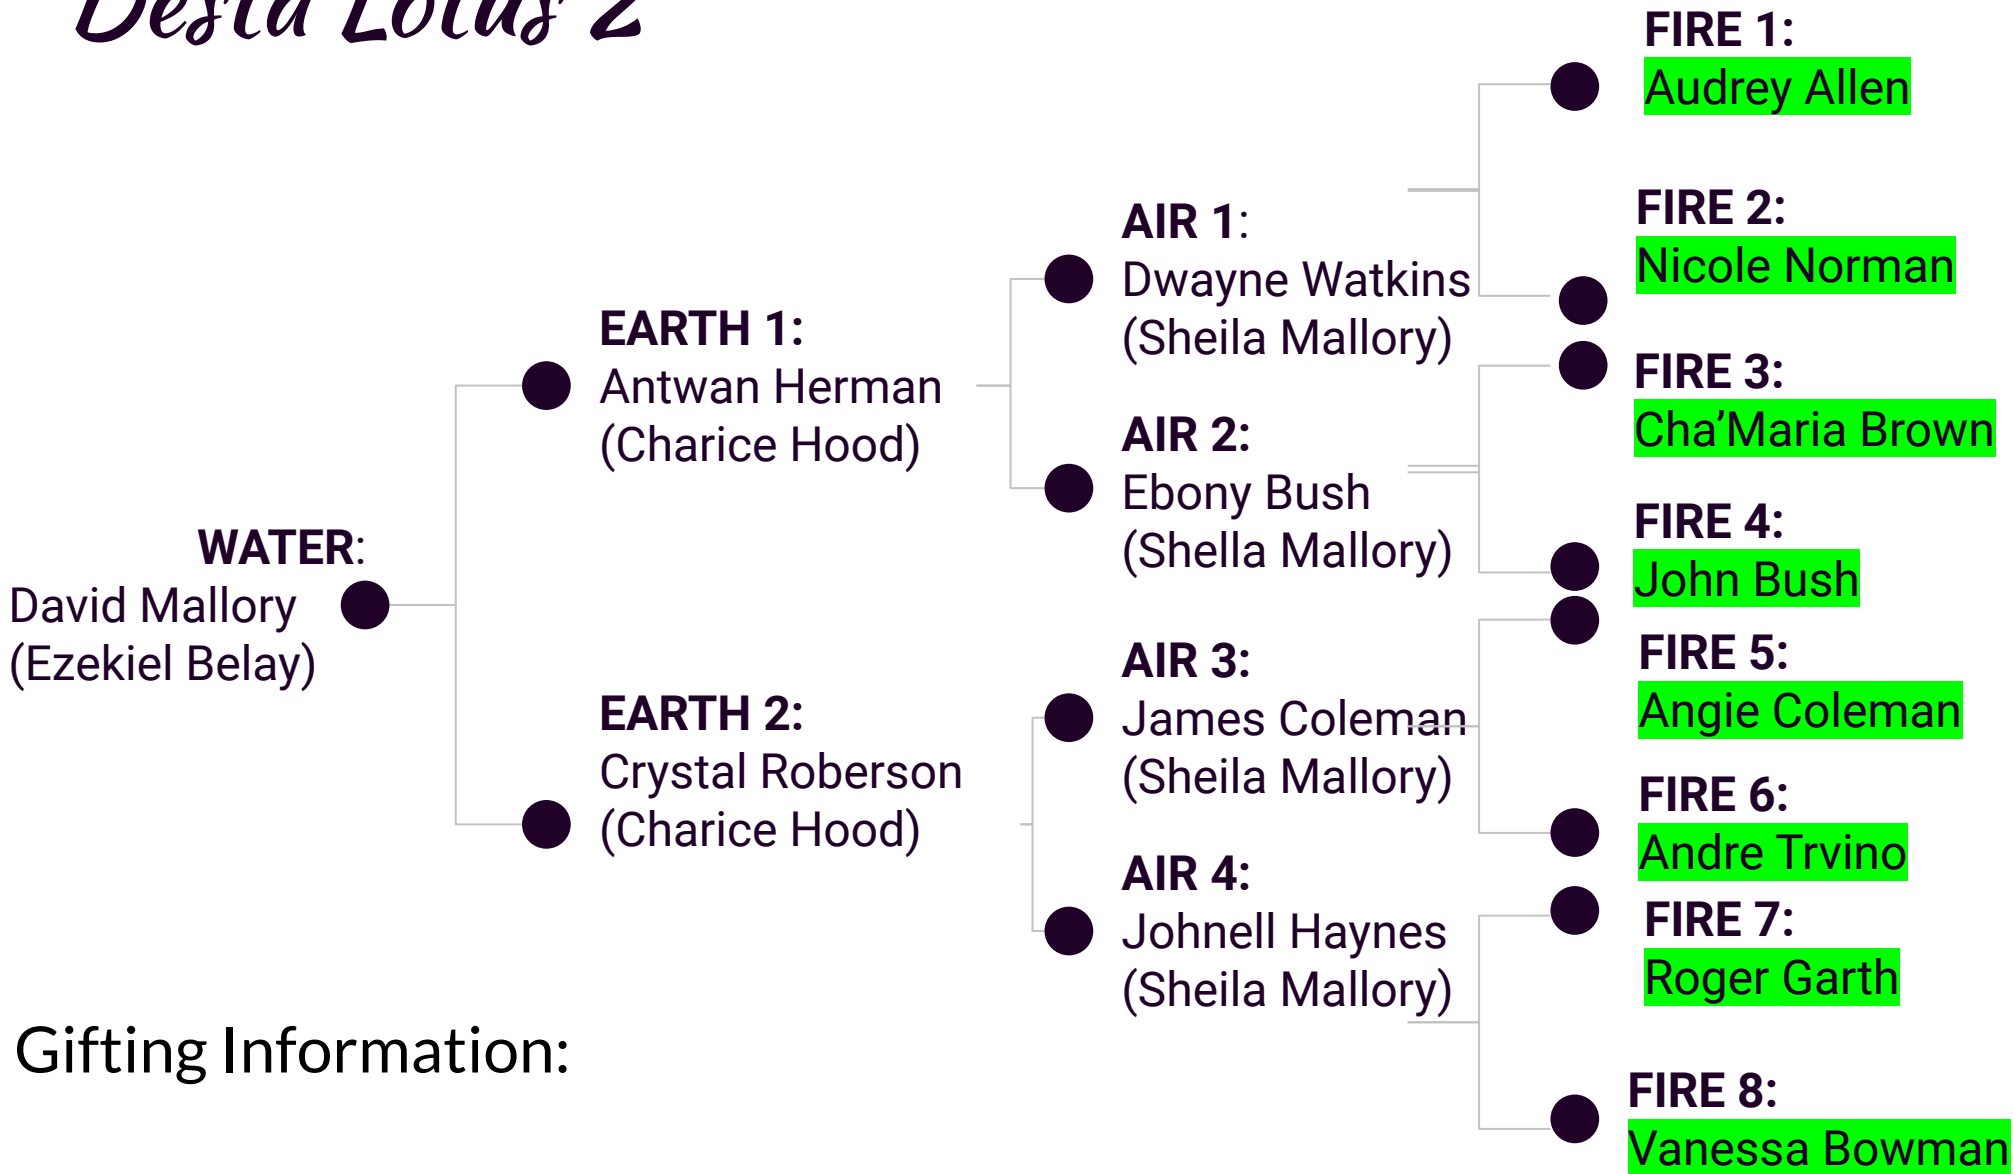

BOUQUET 4

Desti Lotus 1

Gifting Information:

Desti Lotus 2

Giftng Information:

Desti Lotus 3

Giftng Information

Desti Lotus 4

Desti Lotus 5

Giftng Information

Destiny Lotus 6

WATER:
Torrence Adams
(Charice Hood)

Gifted Information

Destiny Lotus 7

WATER:
Tammy Robinson
(Charice Hood)

Gifted Information

Destiny Lotus 8

WATER:
Dwayne Watkins
(Sheila Mallory)

Gifting Information

Desti Lotus 9

WATER:
Ebony Bush
(Sheila Mallory)

Gifting Information

Destiny Lotus 10

WATER:
James Coleman
(Sheila Mallory)

Gifting Information

Desti Lotus 11

WATER:
Johnell Haynes
(Sheila Mallory)

Gifting Information

Destiny Lotus 12

Gifting Information

Desti Lotus 13

Gifting Information