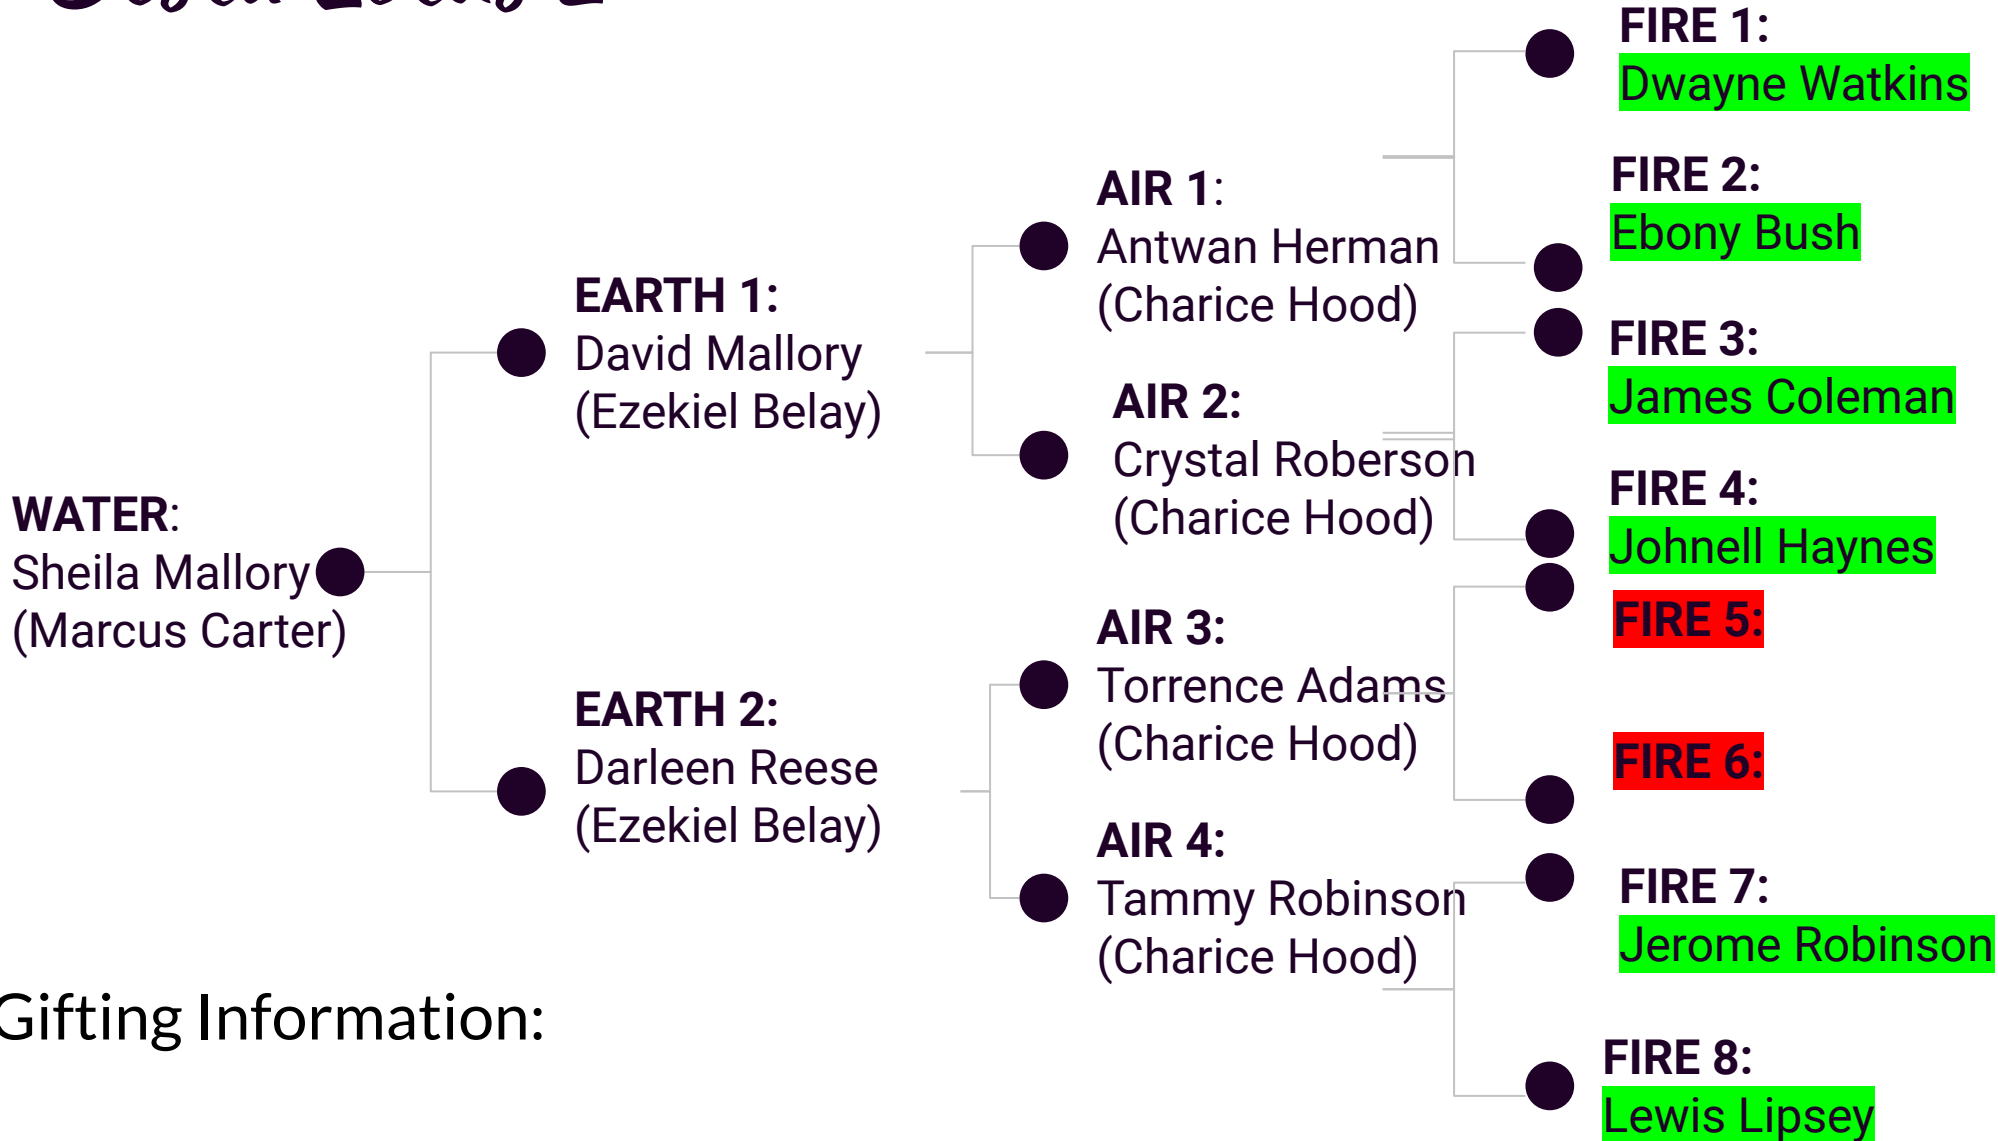

BOUQUET 4

Desti Lotus 1

Gifting Information:

Desti Lotus 2

Giftng Information:

Desti Lotus 3

Giftng Information

Desti Lotus 4

Desti Lotus 5

Giftng Information

Destiny Lotus 6

WATER:
Torrence Adams
(Charice Hood)

Gifted Information

Destiny Lotus 7

WATER:
Tammy Robinson
(Charice Hood)

Gifted Information

Gifting Information

Desti Lotus 11

WATER:
Johnell Haynes
(Sheila Mallory)

Gifting Information

Destiny Lotus 12

Gifting Information

Desti Lotus 13

Gifting Information