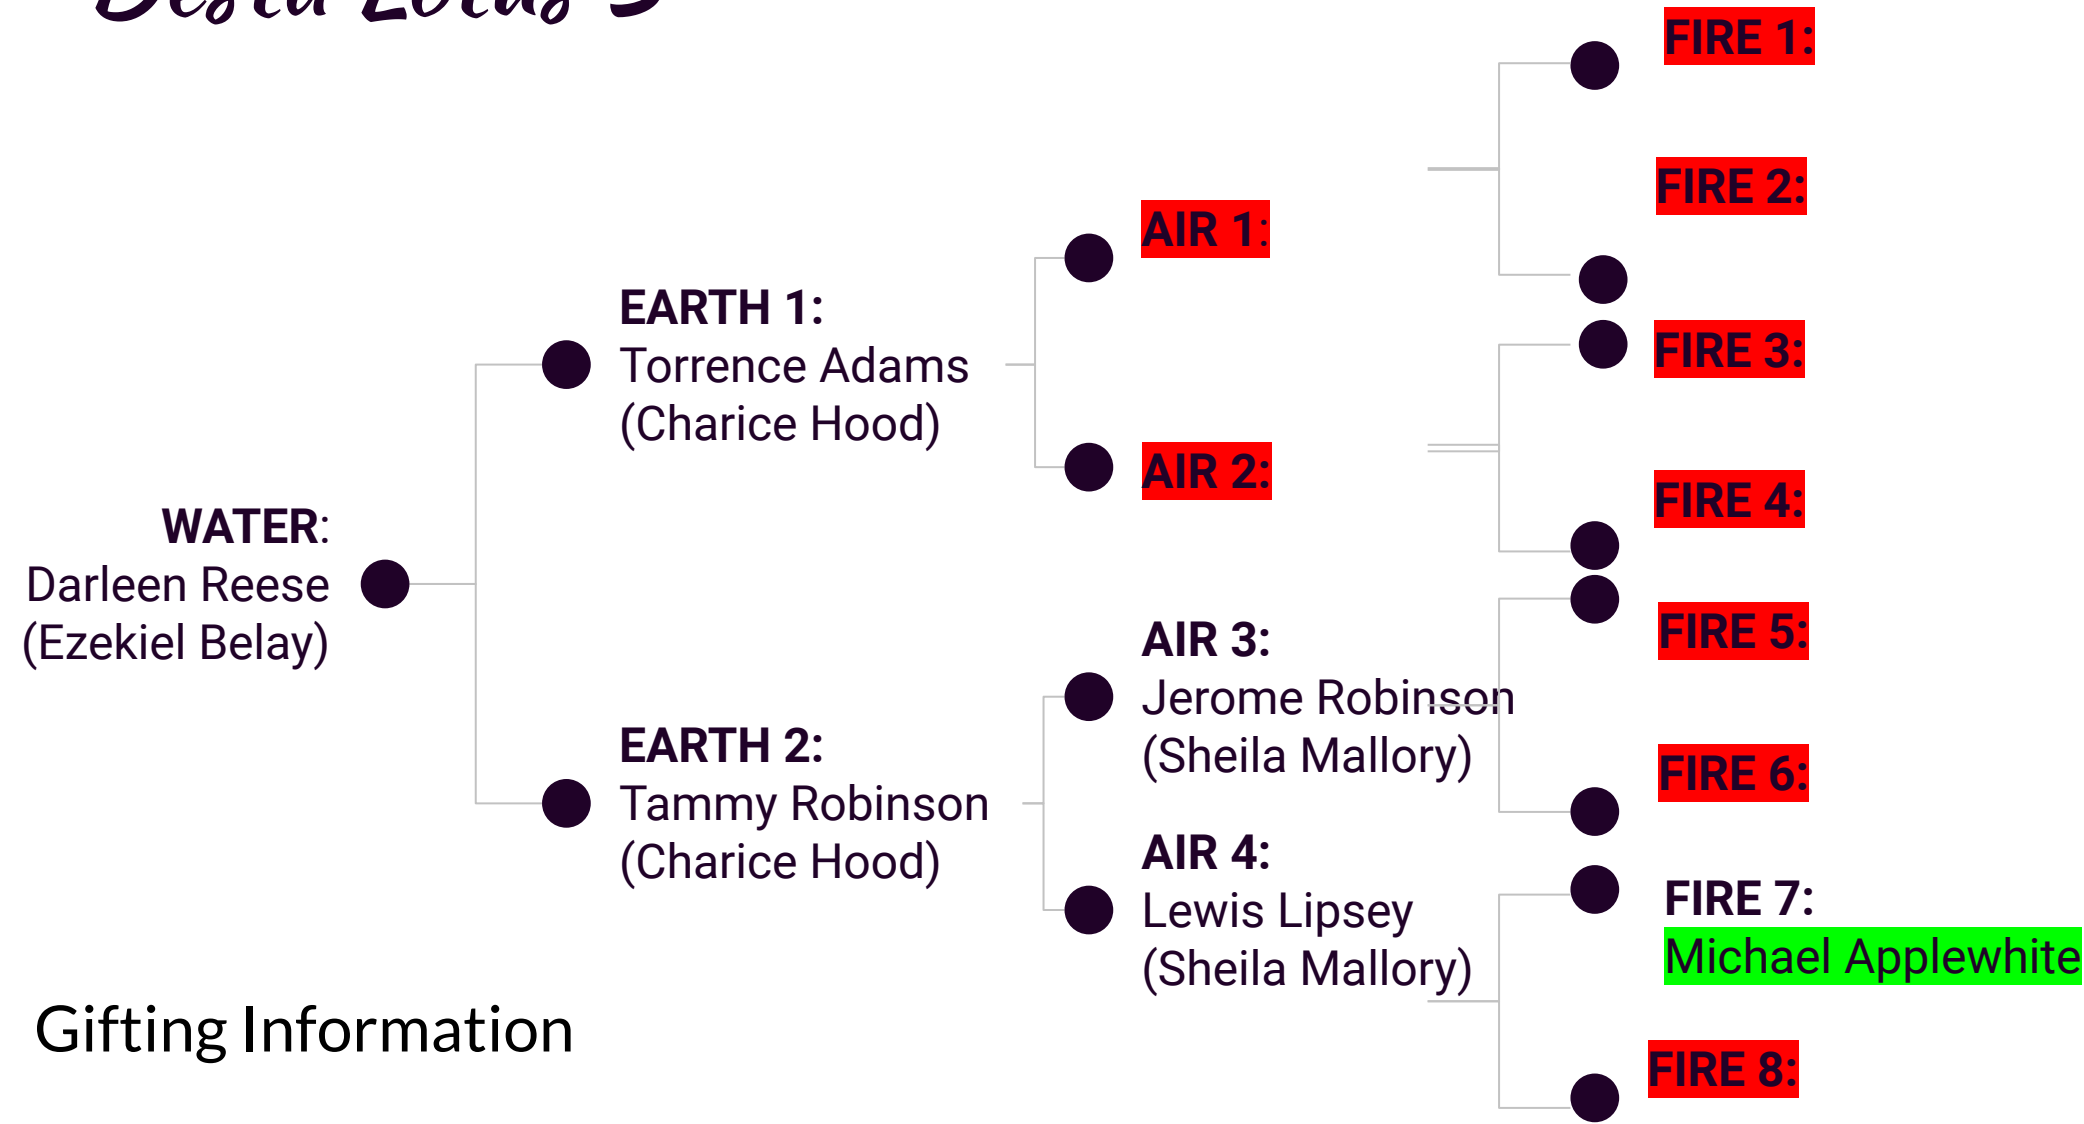

BOUQUET 4

Desti Lotus 1

Gifting Information:

Desti Lotus 2

Giftng Information:

Desti Lotus 3

Giftng Information

Desti Lotus 4

Desti Lotus 5

Giftng Information

Destiny Lotus 6

WATER:
Torrence Adams
(Charice Hood)

Gifted Information

Destiny Lotus 7

WATER:
Tammy Robinson
(Charice Hood)

Gifted Information