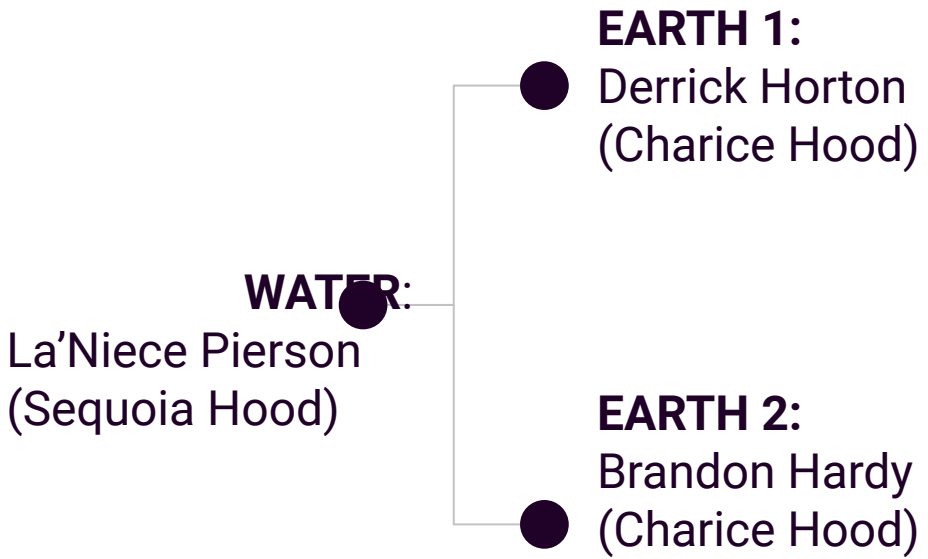

Desti Lotus 2

Giftng Information: