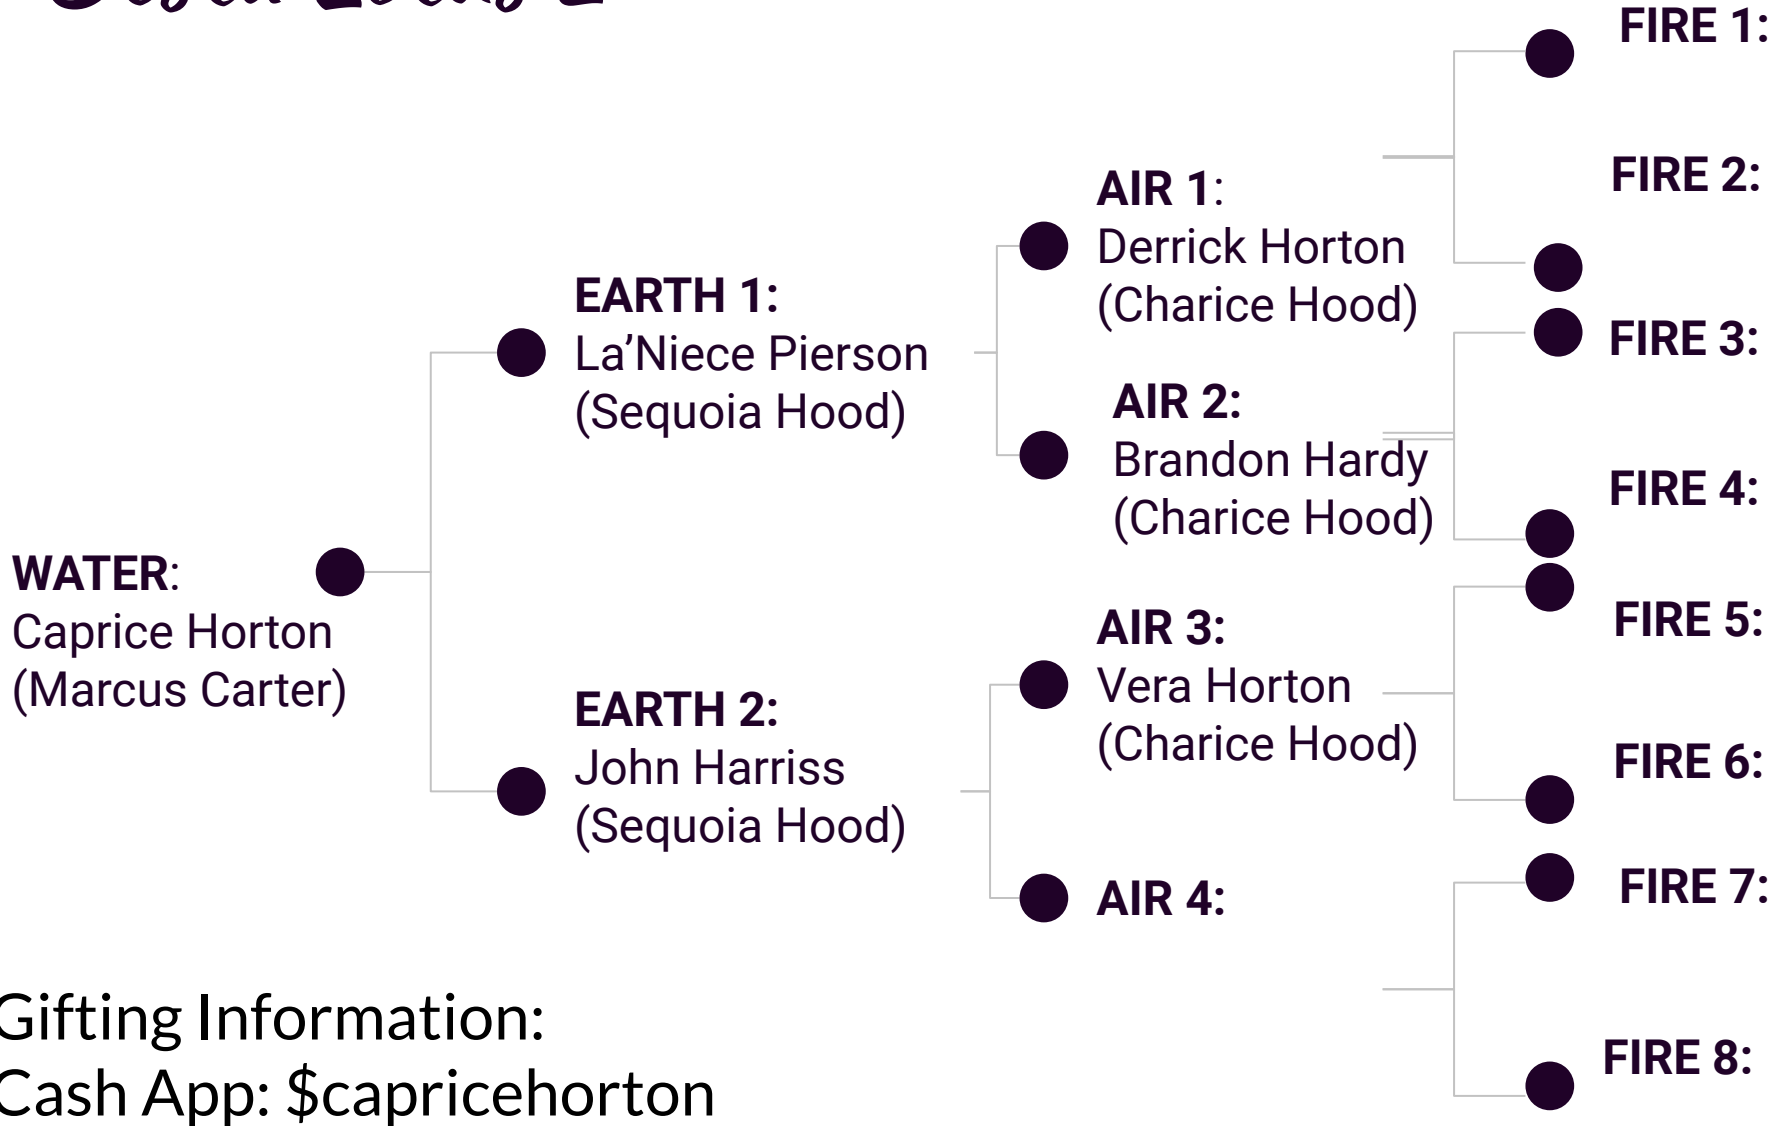

# BOUQUET 5

---

# *Desti Lotus 1*

Giftng Information:  
Cash App: \$capricehorton

# *Desti Lotus 2*

Giftng Information: