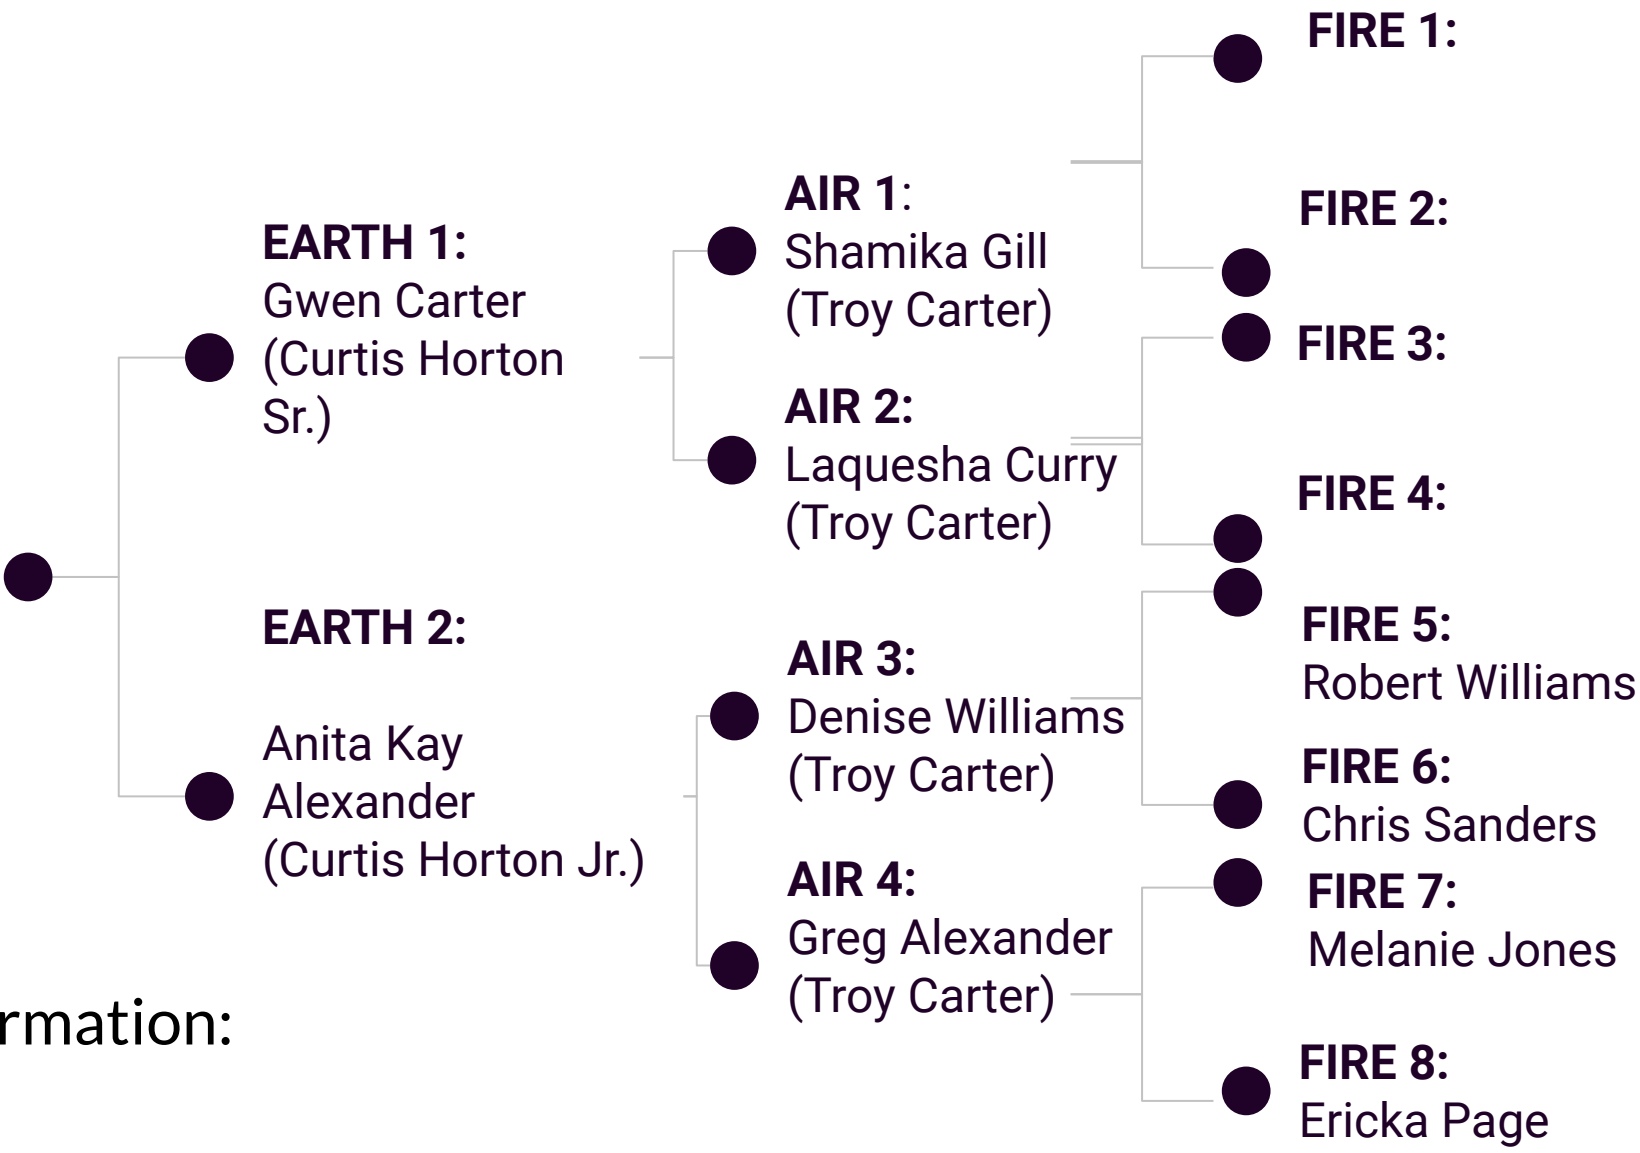

# BOUQUET 11

---

# *Desti Lotus 1*

Giftng Information:

# *Desti Lotus 2*

**WATER:**  
Teela Carter  
(Nietra Hood)

Giftng Information:

# *Desti Lotus 4*