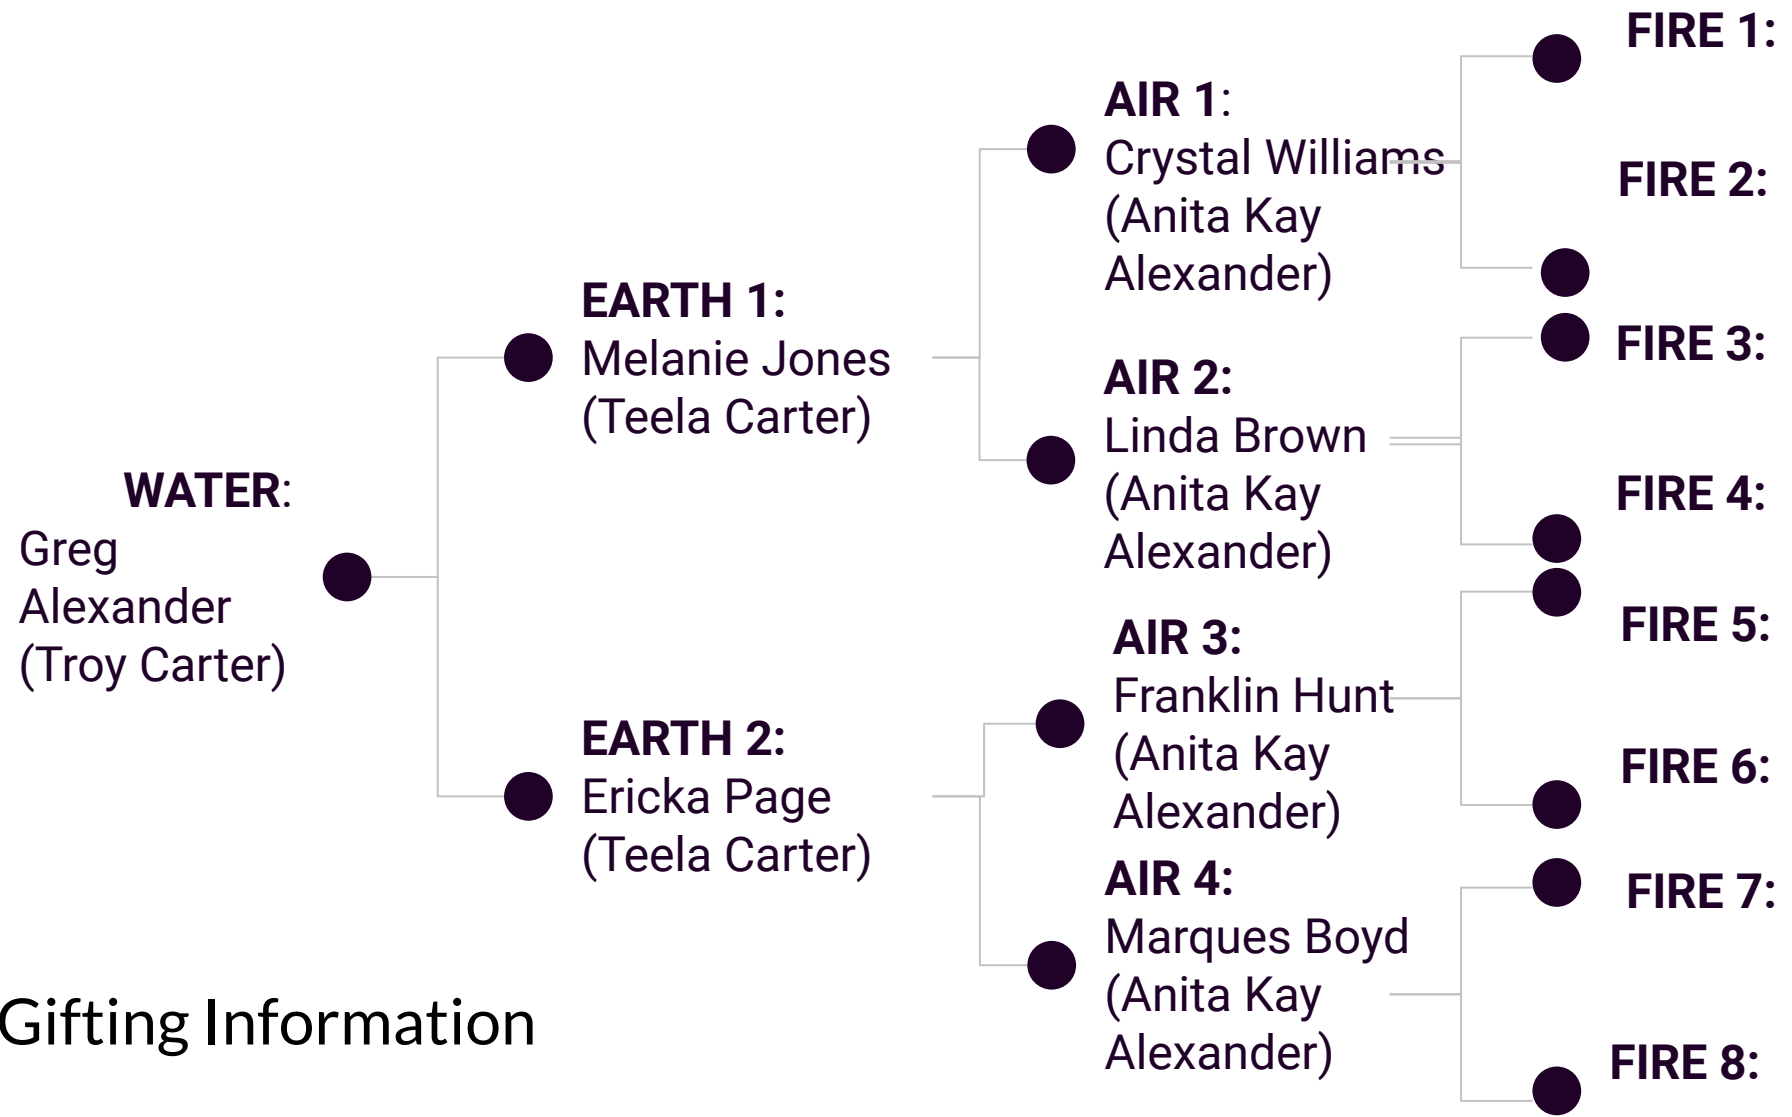

# *Destiny Lotus 8*

**WATER:**  
Shamika Gill  
(Troy Carter)

Gifting Information

# *Desti Lotus 9*

**WATER:**  
Laquesha  
Curry  
(Troy Carter)

Gifting Information

# *Desti Lotus 10*

Gifting Information

# *Desti Lotus 11*

Giftng Information