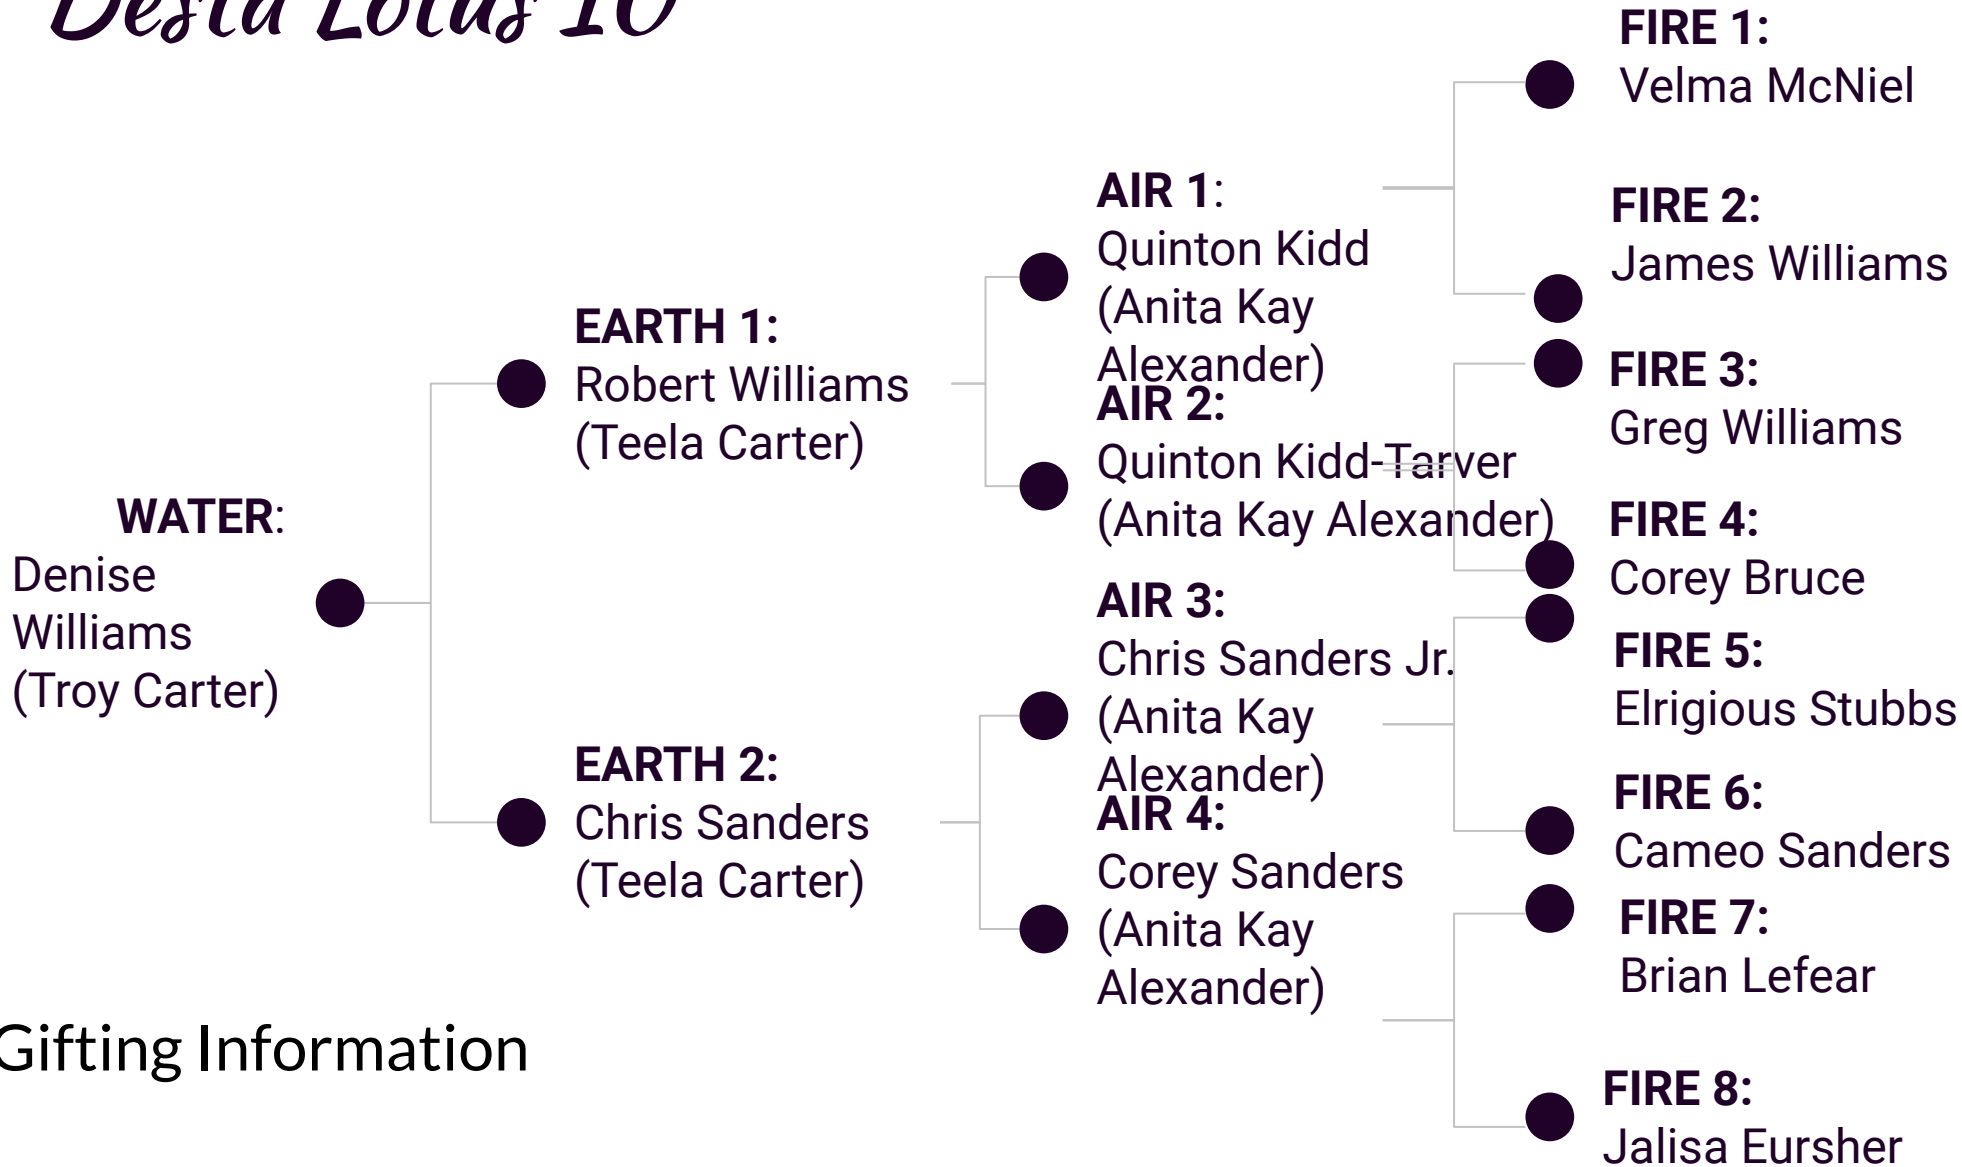

Desti Lotus 10

Gifting Information