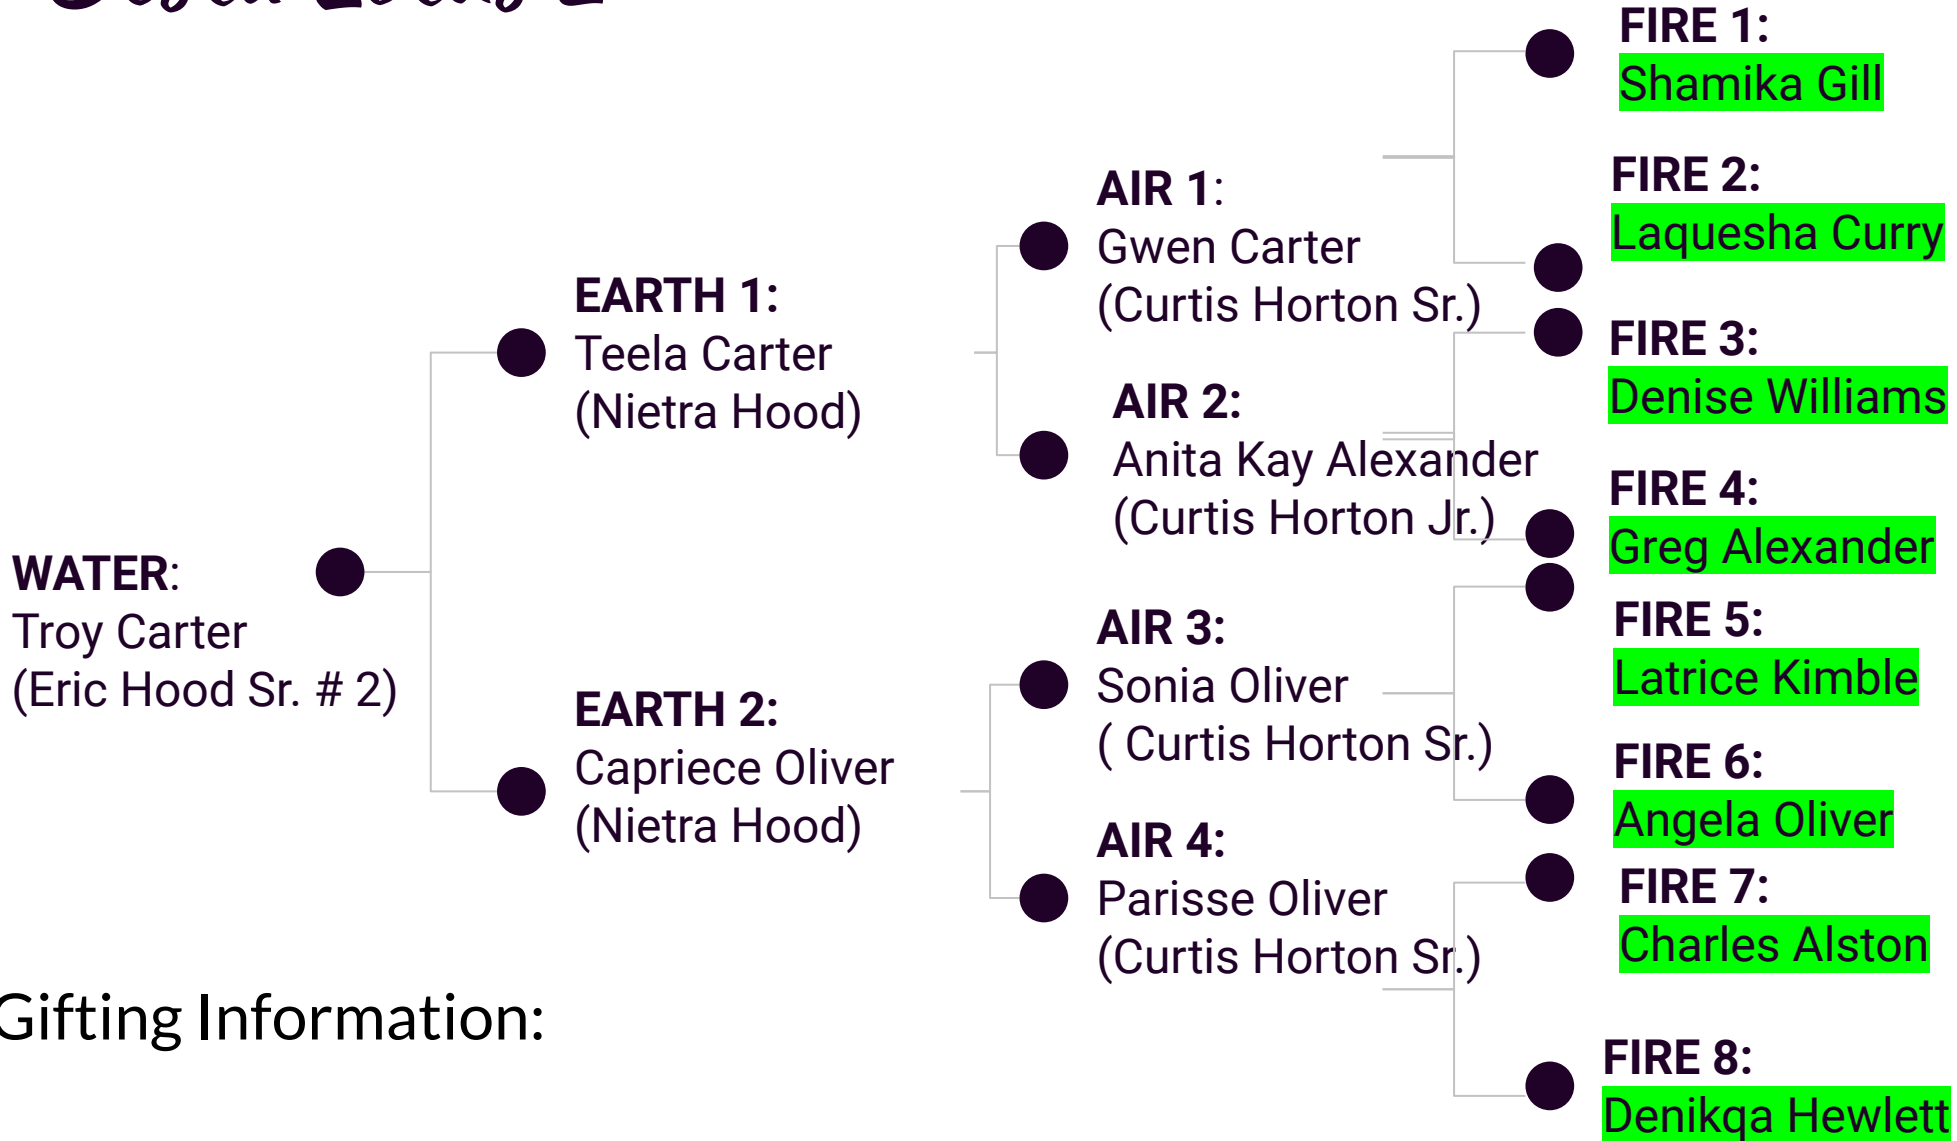

# BOUQUET 11

---

# *Desti Lotus 1*

Giftng Information:

# *Desti Lotus 2*

**WATER:**  
Teela Carter  
(Nietra Hood)

Giftng Information:

# *Desti Lotus 4*