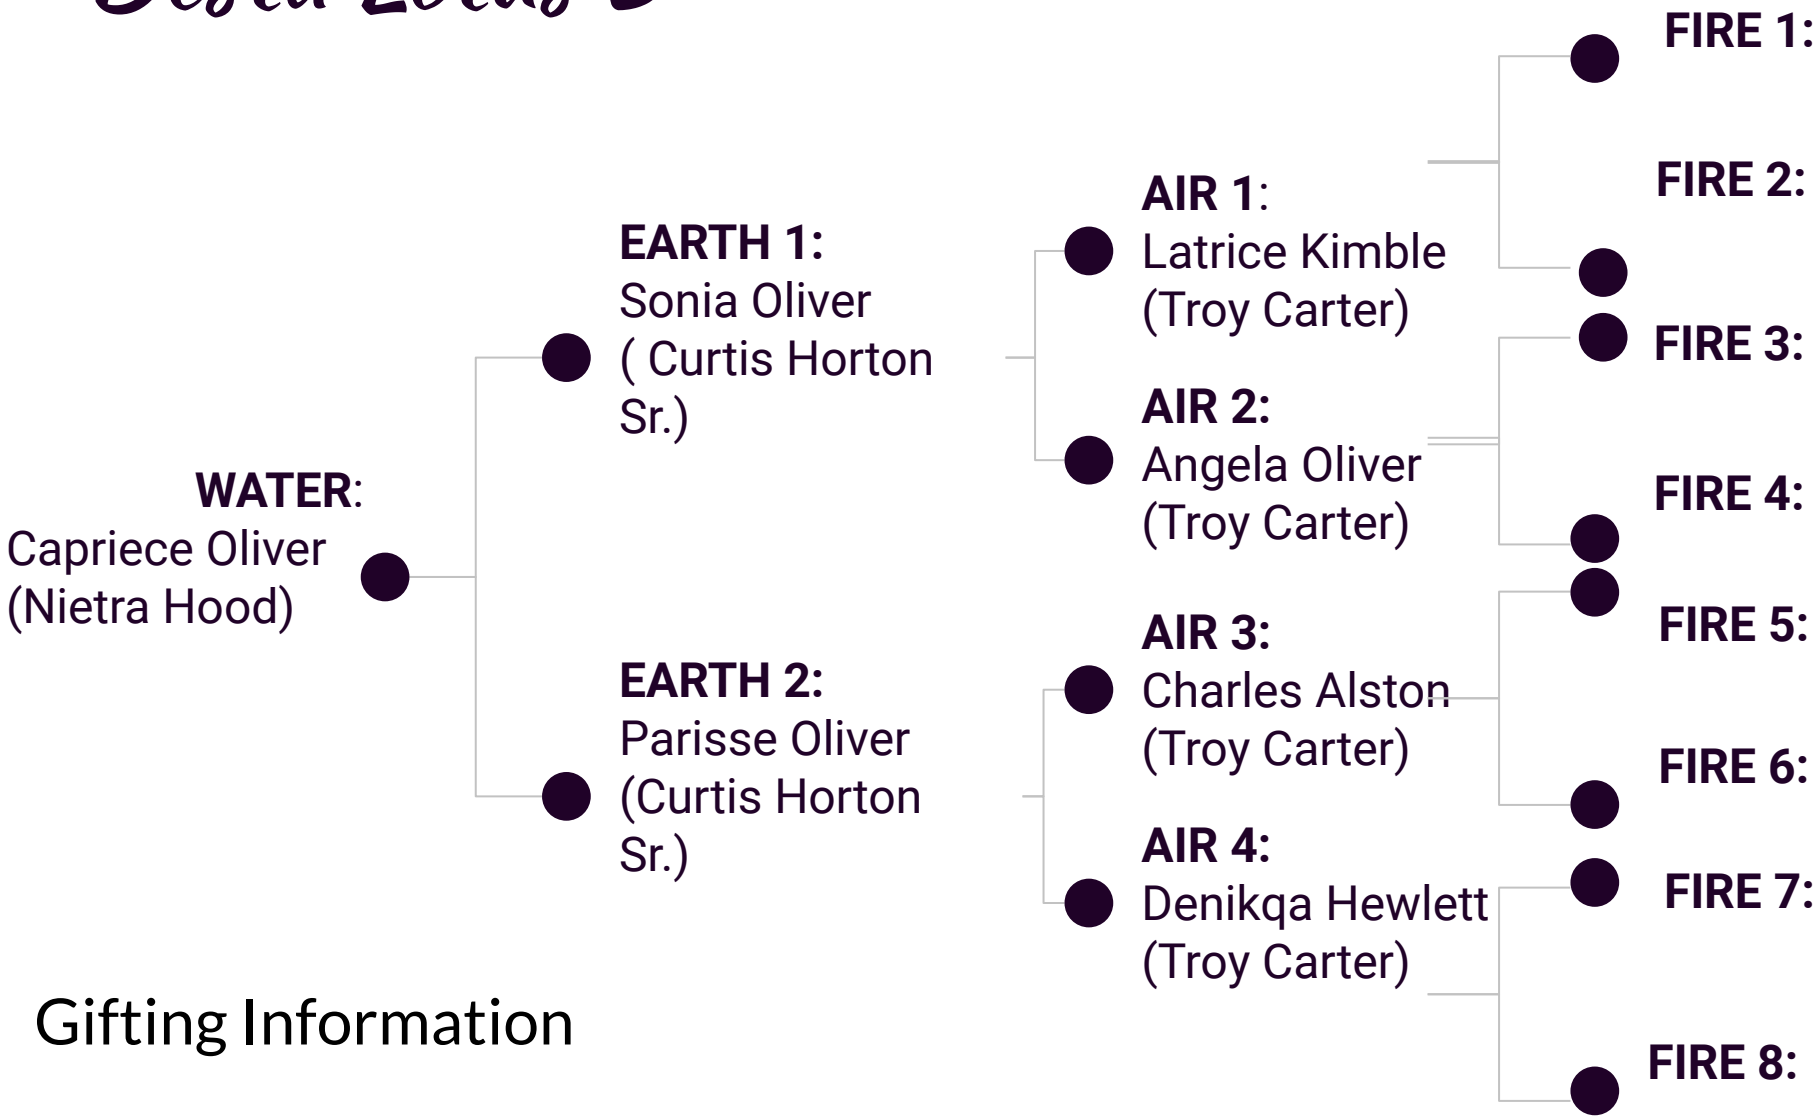

Desti Lotus 3

Gifting Information