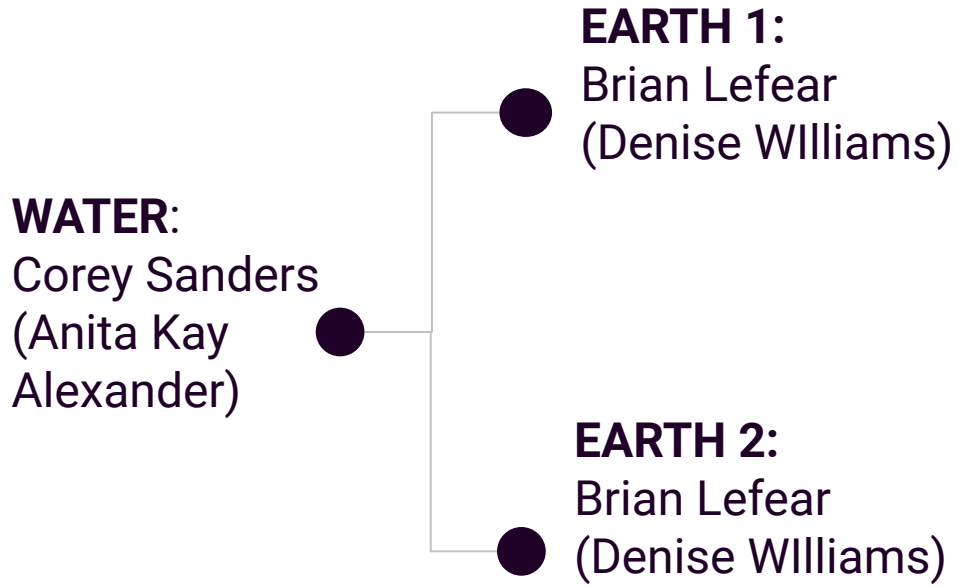

FIRE 7:

FIRE 8:

Giftng Information:

Desti Lotus 2

WATER:
Chris Sanders Jr.
(Anita Kay
Alexander)

EARTH 1:
Elrigious Stubbs
(Denise Williams)

EARTH 2:
Cameo Sanders
(Denise Williams)

AIR 1:

()

AIR 2:

()

AIR 3:

Erica Donaldson
(Chris Sanders Sr.)

AIR 4:

Amanda Sanders
(Chris Sanders Sr.)

FIRE 1:

FIRE 2:

FIRE 3:

FIRE 4:

FIRE 5:

FIRE 6:

FIRE 7:

FIRE 8:

Giftng Information:

Desti Lotus 3

Giftng Information:

Destia Lotus 4

Gifting Information:

Destia Lotus 5

Gifting Information:

Destia Lotus 6

Gifting Information: